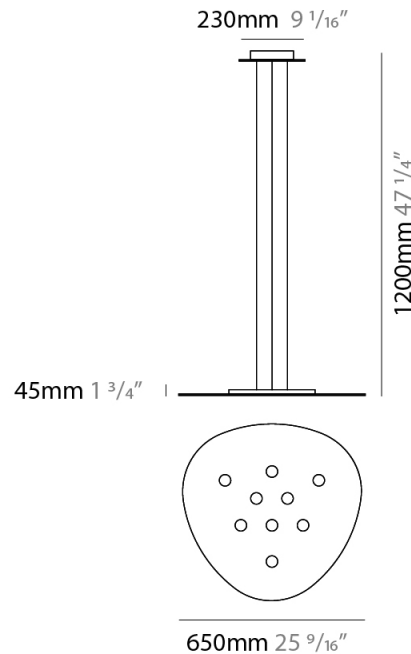

PROJECT	
TYPE	
SPECIFIER	
QUANTITY	
DATE	

SCUDO SUSPENSION

D41030- : D41030-GRY

base number

1. To build a product code in our configurator select the specify button on the base model # product page
2. To build a manual product code on this datasheet choose from the options listed below in blue font and add the suffix to the base model #

GENERAL

Series: Scudo
Partner: Icone
Division: Design
Installation: Suspension
Product Type: Pendant
Mounting Location: Ceiling
Light Distribution: Direct

PHYSICAL

Shape: Oblong
Diameter (mm): 650
Diameter (in): 25 ⁹/₁₆"
Max. Overall Height (mm): 1200
Max. Overall Height (in): 47 ¹/₄"
Weight (kg): 7.3
Weight (lbs): 15.999
Fixture Material: Aluminum

ELECTRICAL

Lamp Type: LED
Total Output Wattage (W): 57
Max. Wattage Per Lamp (W): 4.5 / 17
Dimming: Electronic Low Voltage Dimming
Input Voltage (V): 120

LED

Number of LEDs: Dir 9 + Ind 1
Color Temperature (°K): 3000
Nominal Lumen (lm): 4500
CRI: >90 CRI
Lamp Life (hrs): 50000

OPTICAL

RATINGS AND CERTIFICATIONS

Certified By: CSA Certified to UL and CSA Standards
IP rating: IP20