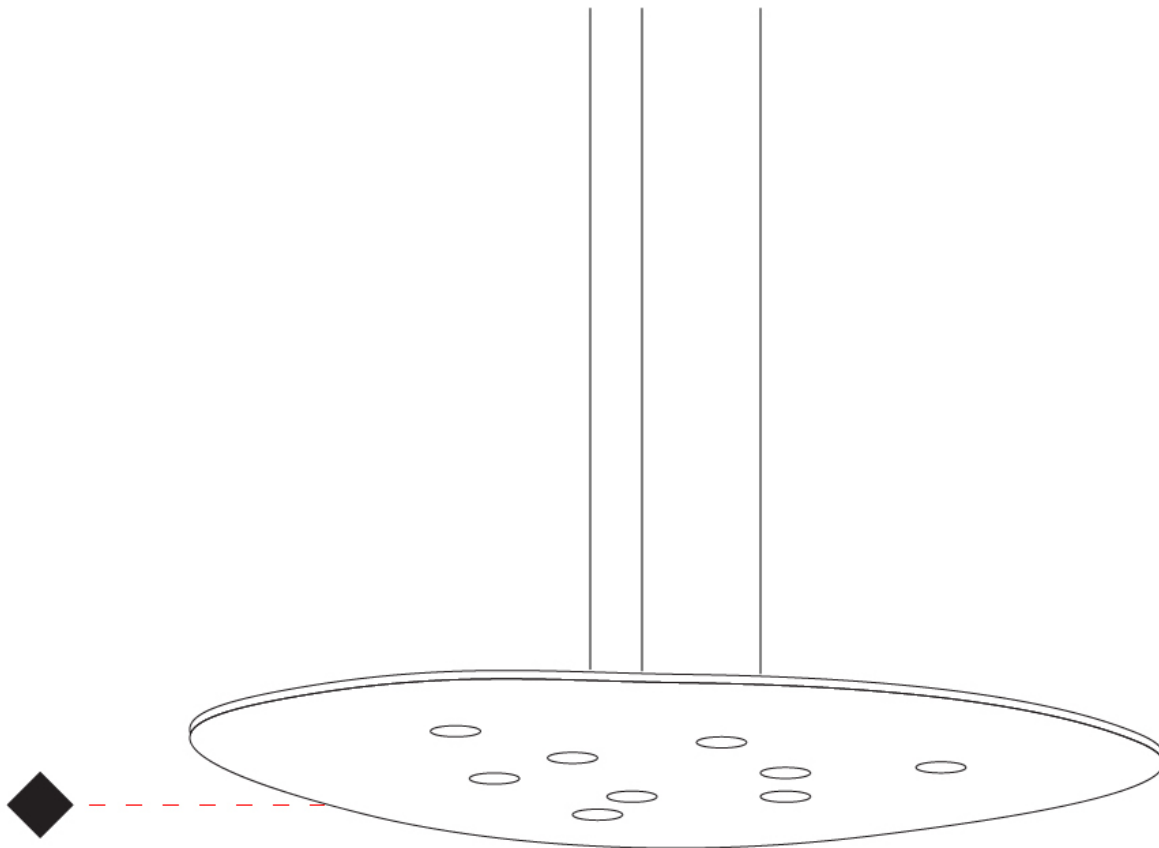

SCUDO SUSPENSION

D41030- : D41030-GRY

PROJECT _____

TYPE _____

SPECIFIER _____

QUANTITY _____

DATE _____

D