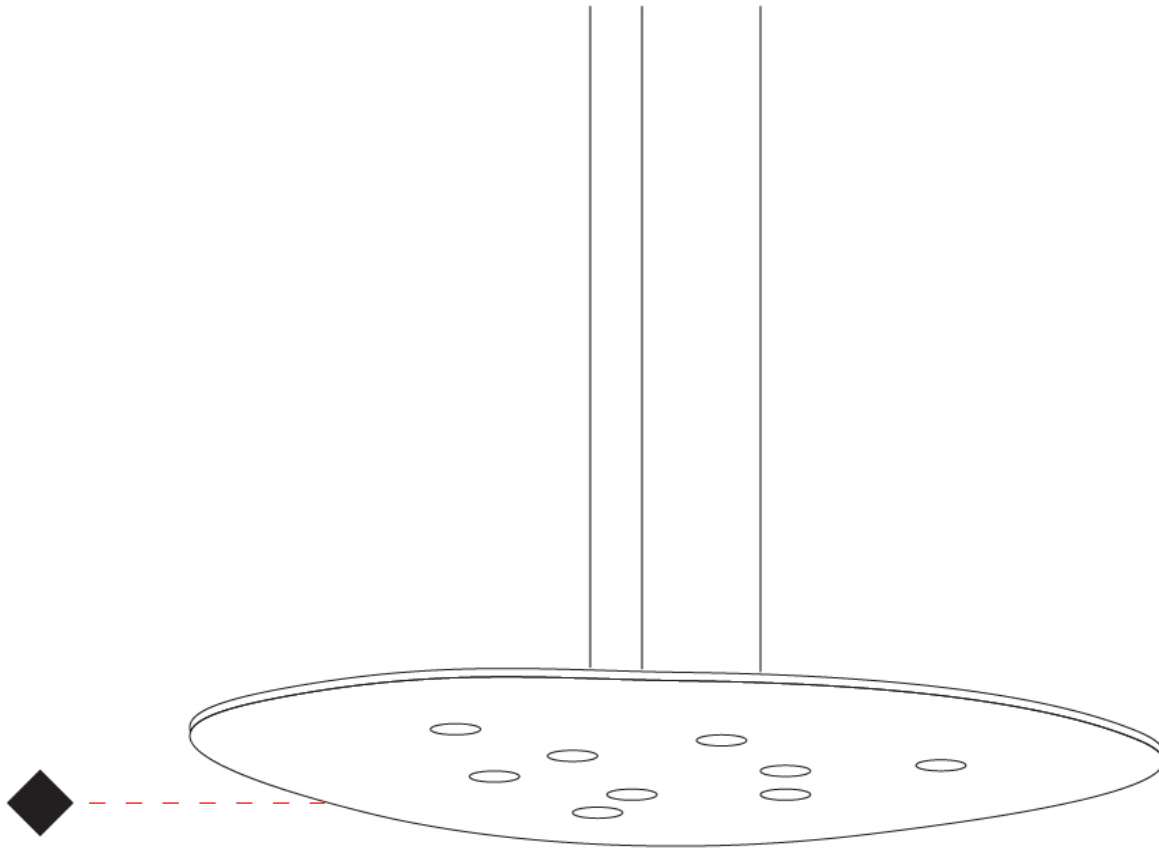

SCUDO SUSPENSION

D41030- : D41030-WHI

PROJECT

TYPE

SPECIFIER

QUANTITY

DATE

D